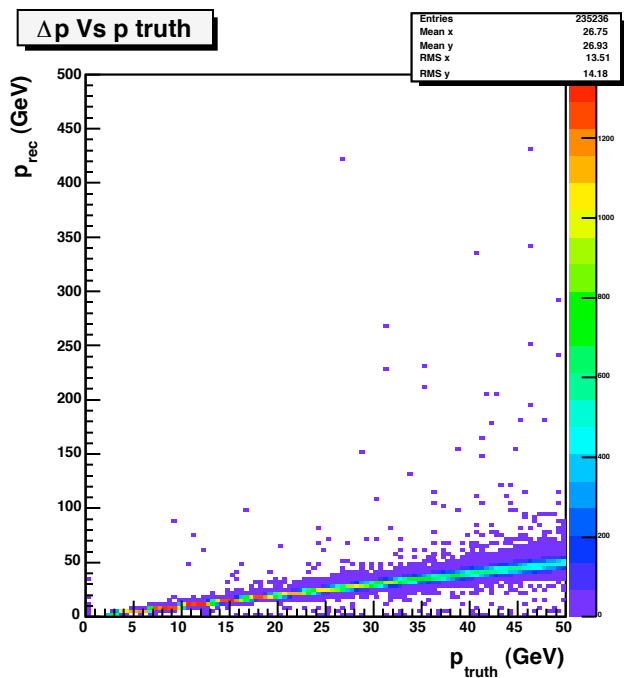

TrkValidation

Events: 25000
Tracks: 235236
Hits: 2725661
Pixel Hits: 774853
SCT Hits 1948723
TRT Excluded!

Track distribution

Hit distribution on track

Pixel Hit distribution on track

SCT Hit distribution on track

SCT Hit distribution on track

Pixel ϕ Pulls (Barrel)

Pixel η Pulls (Barrel)

SCT Pulls (Barrel)

Pixel ϕ Pulls (EndCap)

Pixel η Pulls (EndCap)

SCT Pulls (EndCap)