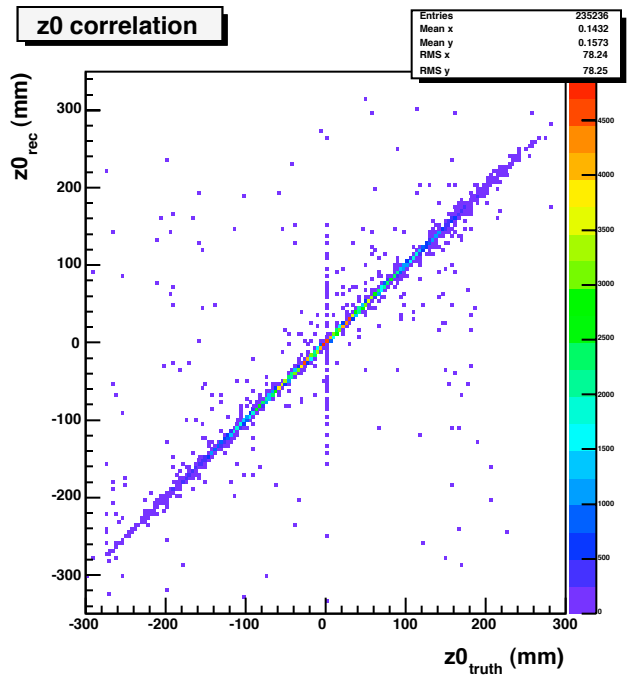

TrkValidation

Events: 25000
Tracks: 235236
Hits: 2725661
Pixel Hits: 774853
SCT Hits 1948723
TRT Excluded!

Track distribution

Hit distribution on track

Pixel Hit distribution on track

SCT Hit distribution on track

SCT Hit distribution on track

Pixel ϕ Pulls (Barrel)

Pixel η Pulls (Barrel)

SCT Pulls (Barrel)

Pixel ϕ Pulls (EndCap)

Pixel η Pulls (EndCap)

SCT Pulls (EndCap)