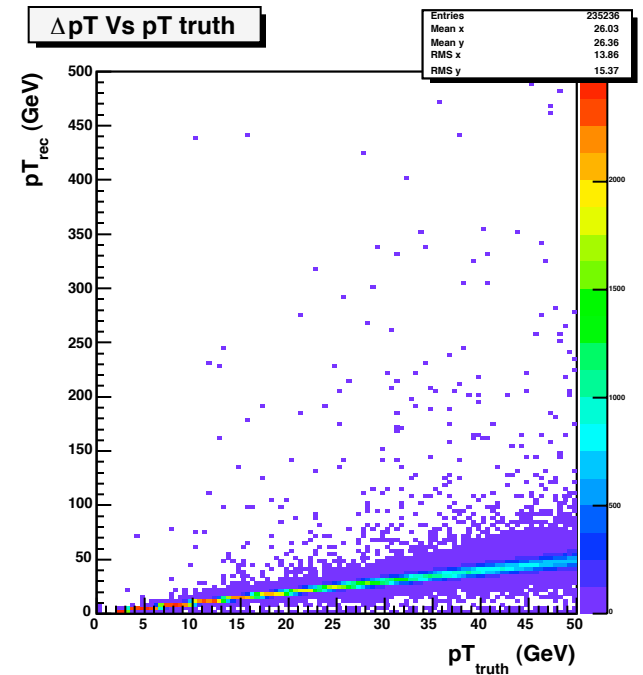

TrkValidation

Events: 25000
Tracks: 235236
Hits: 2725661
Pixel Hits: 774853
SCT Hits 1948723
TRT Excluded!

Track distribution

Hit distribution on track

Pixel Hit distribution on track

SCT Hit distribution on track

SCT Hit distribution on track

Pixel ϕ Pulls (Barrel)

Pixel η Pulls (Barrel)

SCT Pulls (Barrel)

Pixel ϕ Pulls (EndCap)

Pixel η Pulls (EndCap)

SCT Pulls (EndCap)