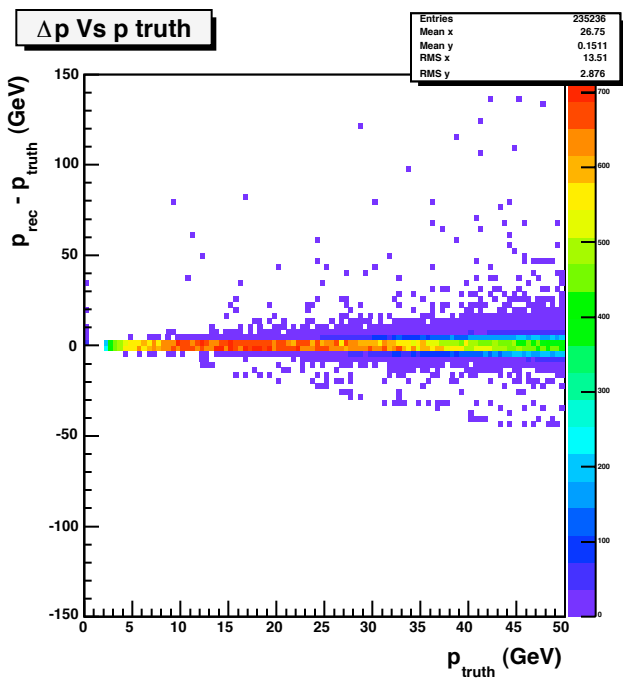

TrkValidation

Events: 25000
Tracks: 235236
Hits: 2725661
Pixel Hits: 774853
SCT Hits 1948723
TRT Excluded!

Track distribution

Hit distribution on track

Pixel Hit distribution on track

SCT Hit distribution on track

SCT Hit distribution on track

Pixel ϕ Pulls (Barrel)

Pixel η Pulls (Barrel)

SCT Pulls (Barrel)

Pixel ϕ Pulls (EndCap)

Pixel η Pulls (EndCap)

SCT Pulls (EndCap)