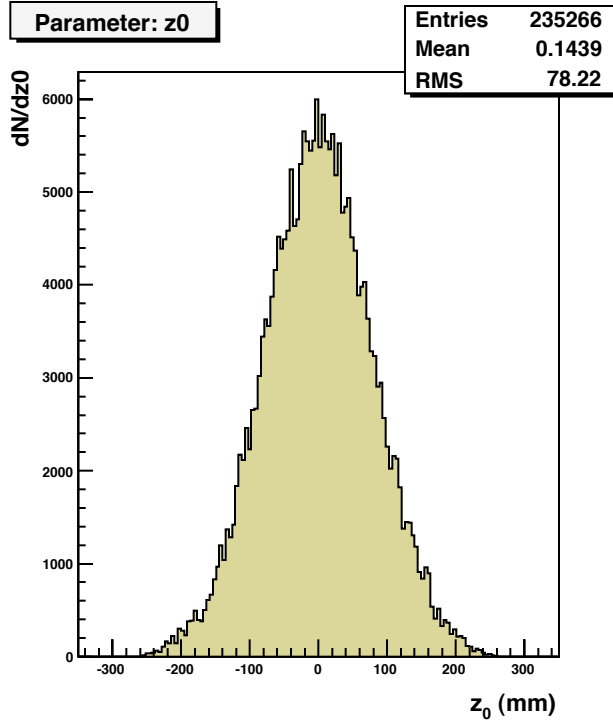

TrkValidation

Events: 25000
Tracks: 235266
Hits: 2724417
Pixel Hits: 773852
SCT Hits: 1947449
TRT Excluded!

Track distribution

Hit distribution on track

Pixel Hit distribution on track

SCT Hit distribution on track

SCT Hit distribution on track

Pixel ϕ Pulls (Barrel)

Pixel η Pulls (Barrel)

SCT Pulls (Barrel)

Pixel ϕ Pulls (EndCap)

Pixel η Pulls (EndCap)

SCT Pulls (EndCap)