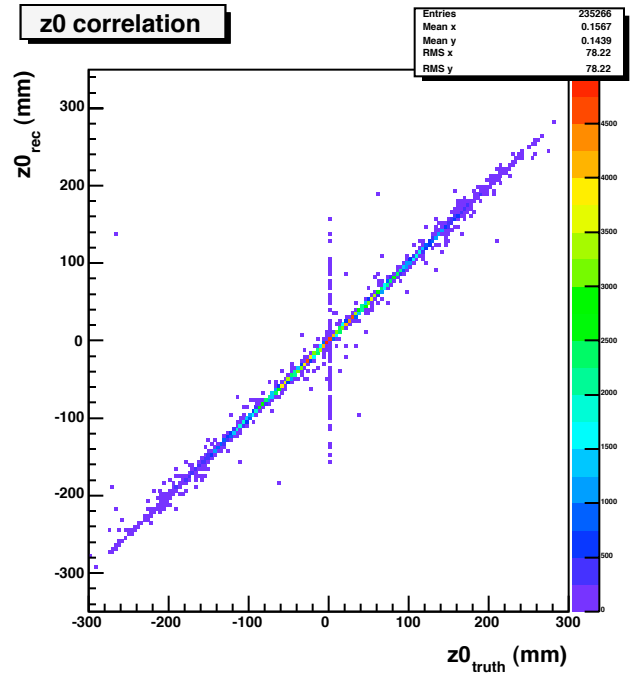

TrkValidation

Events: 25000
Tracks: 235266
Hits: 2724417
Pixel Hits: 773852
SCT Hits: 1947449
TRT Excluded!

Track distribution

Hit distribution on track

Pixel Hit distribution on track

SCT Hit distribution on track

SCT Hit distribution on track

Pixel ϕ Pulls (Barrel)

Pixel η Pulls (Barrel)

SCT Pulls (Barrel)

Pixel ϕ Pulls (EndCap)

Pixel η Pulls (EndCap)

SCT Pulls (EndCap)