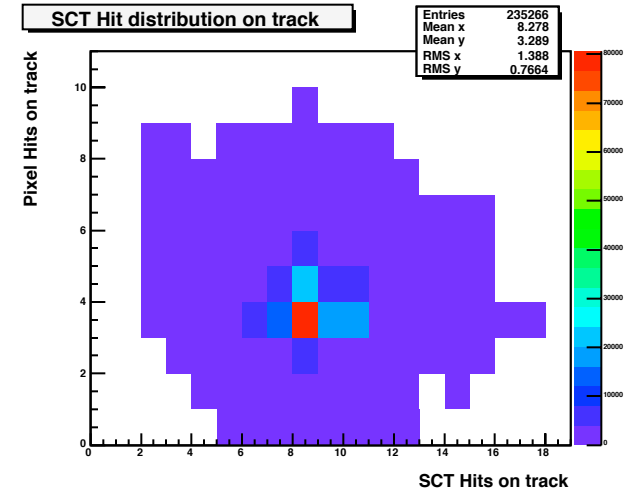

TrkValidation

Events: 25000
Tracks: 235266
Hits: 2724417
Pixel Hits: 773852
SCT Hits: 1947449
TRT Excluded!

Track distribution

Hit distribution on track

Pixel Hit distribution on track

SCT Hit distribution on track

SCT Hit distribution on track

Pixel ϕ Pulls (Barrel)

Pixel η Pulls (Barrel)

SCT Pulls (Barrel)

Pixel ϕ Pulls (EndCap)

Pixel η Pulls (EndCap)

SCT Pulls (EndCap)