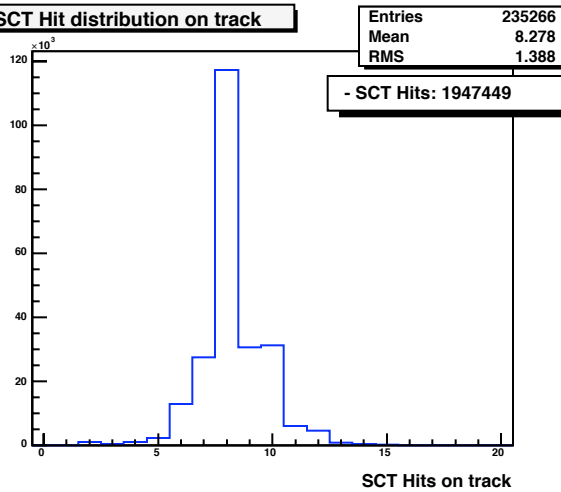

TrkValidation

Events: 25000
Tracks: 235266
Hits: 2724417
Pixel Hits: 773852
SCT Hits: 1947449
TRT Excluded!

Track distribution

Hit distribution on track

Pixel Hit distribution on track

SCT Hit distribution on track

SCT Hit distribution on track

Pixel ϕ Pulls (Barrel)

Pixel η Pulls (Barrel)

SCT Pulls (Barrel)

Pixel ϕ Pulls (EndCap)

Pixel η Pulls (EndCap)

SCT Pulls (EndCap)