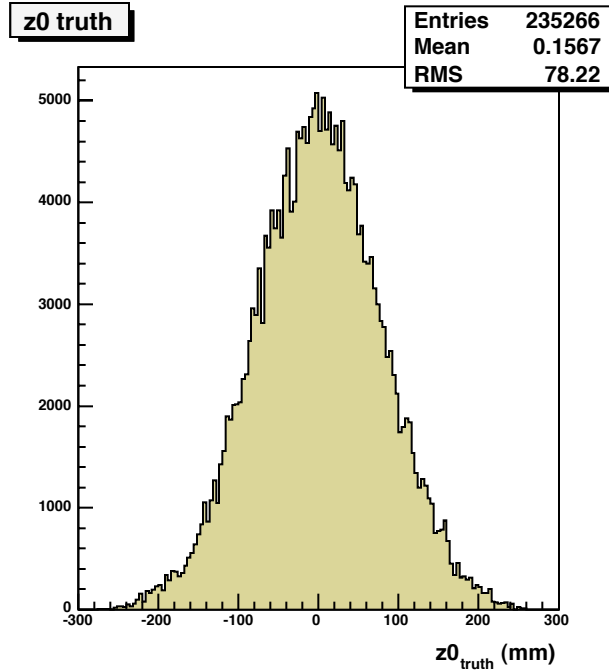

TrkValidation

Events: 25000
Tracks: 235266
Hits: 2724417
Pixel Hits: 773852
SCT Hits: 1947449
TRT Excluded!

Track distribution

Hit distribution on track

Pixel Hit distribution on track

SCT Hit distribution on track

SCT Hit distribution on track

Pixel ϕ Pulls (Barrel)

Pixel η Pulls (Barrel)

SCT Pulls (Barrel)

Pixel ϕ Pulls (EndCap)

Pixel η Pulls (EndCap)

SCT Pulls (EndCap)