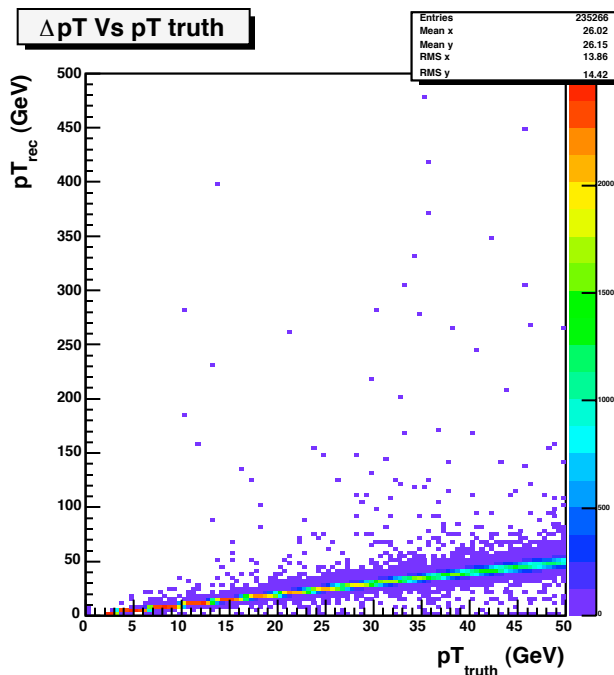

TrkValidation

Events: 25000
Tracks: 235266
Hits: 2724417
Pixel Hits: 773852
SCT Hits: 1947449
TRT Excluded!

Track distribution

Hit distribution on track

Pixel Hit distribution on track

SCT Hit distribution on track

SCT Hit distribution on track

Pixel ϕ Pulls (Barrel)

Pixel η Pulls (Barrel)

SCT Pulls (Barrel)

Pixel ϕ Pulls (EndCap)

Pixel η Pulls (EndCap)

SCT Pulls (EndCap)