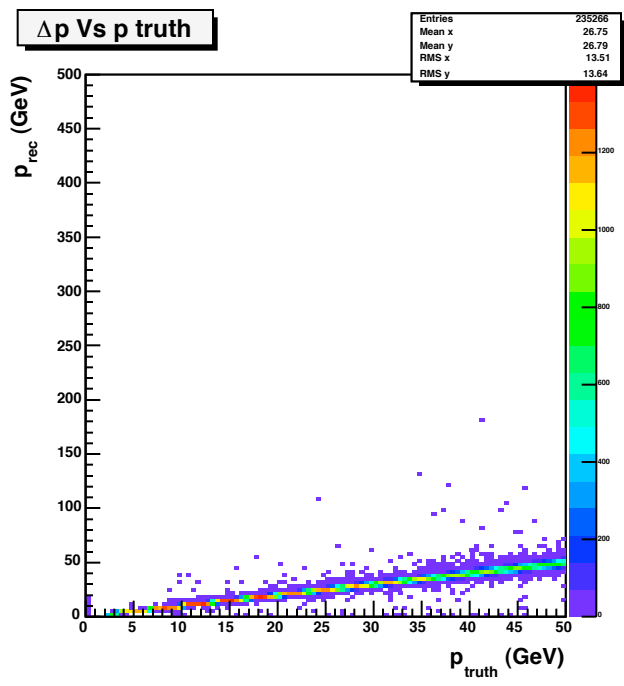

TrkValidation

Events: 25000
Tracks: 235266
Hits: 2724417
Pixel Hits: 773852
SCT Hits: 1947449
TRT Excluded!

Track distribution

Hit distribution on track

Pixel Hit distribution on track

SCT Hit distribution on track

SCT Hit distribution on track

Pixel ϕ Pulls (Barrel)

Pixel η Pulls (Barrel)

SCT Pulls (Barrel)

Pixel ϕ Pulls (EndCap)

Pixel η Pulls (EndCap)

SCT Pulls (EndCap)