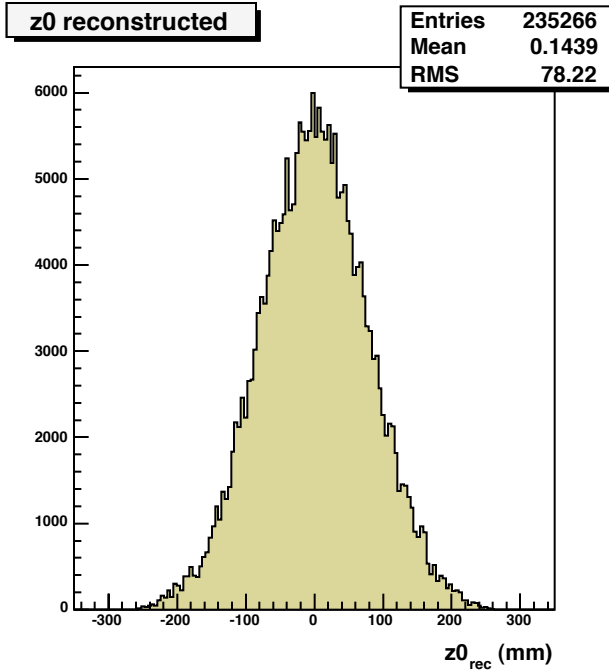

TrkValidation

Events: 25000
Tracks: 235266
Hits: 2724417
Pixel Hits: 773852
SCT Hits: 1947449
TRT Excluded!

Track distribution

Hit distribution on track

Pixel Hit distribution on track

SCT Hit distribution on track

SCT Hit distribution on track

Pixel ϕ Pulls (Barrel)

Pixel η Pulls (Barrel)

SCT Pulls (Barrel)

Pixel ϕ Pulls (EndCap)

Pixel η Pulls (EndCap)

SCT Pulls (EndCap)