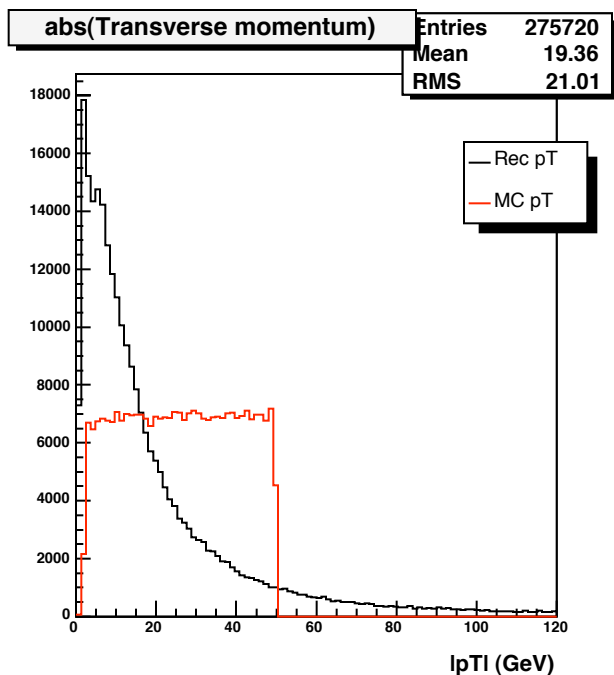

SCT Hit distribution on track

Pixel ϕ Pulls (Barrel)

Entries	406224
Mean	0
RMS	0

Pixel η Pulls (Barrel)

Entries	406224
Mean	0
RMS	0

SCT Pulls (Barrel)

Entries	550333
Mean	0
RMS	0

Pixel ϕ Pulls (EndCap)

Entries	27563
Mean	0
RMS	0

Pixel η Pulls (EndCap)

Entries	27563
Mean	0
RMS	0

SCT Pulls (EndCap)

Entries	467470
Mean	0
RMS	0