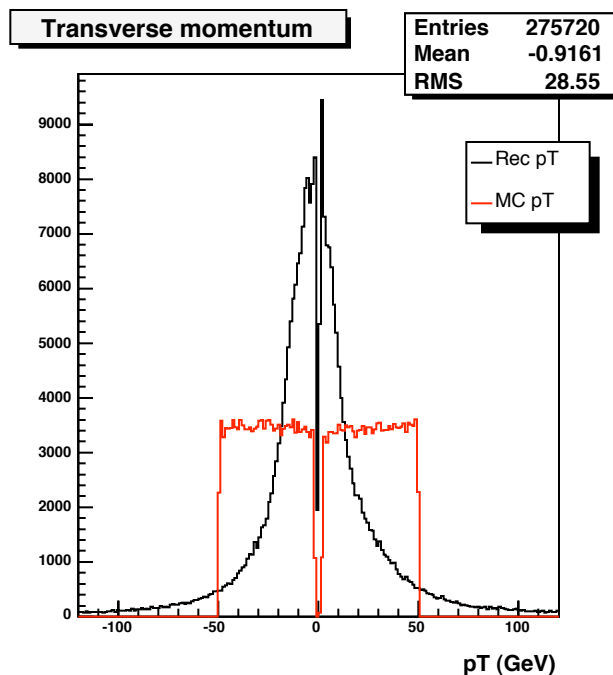

SCT Hit distribution on track

Pixel ϕ Pulls (Barrel)

Entries	406224
Mean	0
RMS	0

Pixel η Pulls (Barrel)

Entries	406224
Mean	0
RMS	0

SCT Pulls (Barrel)

Entries	550333
Mean	0
RMS	0

Pixel ϕ Pulls (EndCap)

Entries	27563
Mean	0
RMS	0

Pixel η Pulls (EndCap)

Entries	27563
Mean	0
RMS	0

SCT Pulls (EndCap)

Entries	467470
Mean	0
RMS	0