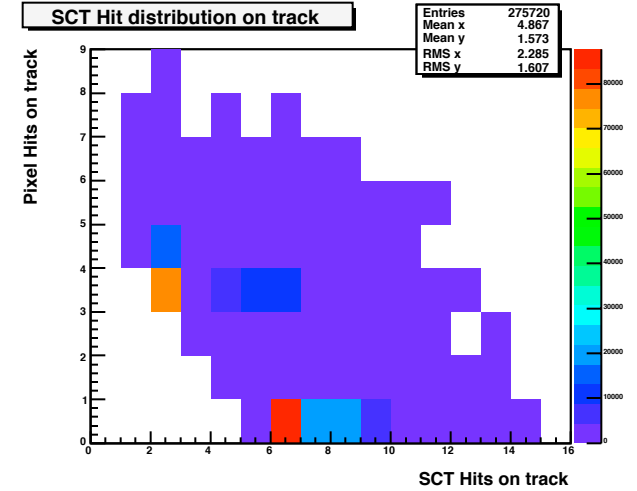

TrkValidation

Events: 25000
Tracks: 275720
Hits: 1807064
Pixel Hits: 433787
SCT Hits 1342038
TRT Excluded!

Track distribution

Hit distribution on track

Pixel Hit distribution on track

SCT Hit distribution on track

SCT Hit distribution on track

Pixel ϕ Pulls (Barrel)

Entries	406224
Mean	0
RMS	0

Pixel η Pulls (Barrel)

Entries	406224
Mean	0
RMS	0

SCT Pulls (Barrel)

Entries	550333
Mean	0
RMS	0

Pixel ϕ Pulls (EndCap)

Entries	27563
Mean	0
RMS	0

Pixel η Pulls (EndCap)

Entries	27563
Mean	0
RMS	0

SCT Pulls (EndCap)

Entries	467470
Mean	0
RMS	0