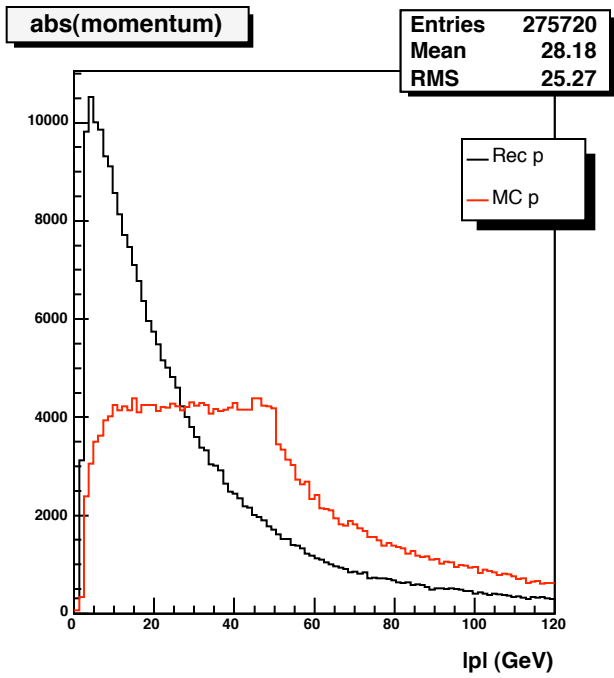

SCT Hit distribution on track

Pixel ϕ Pulls (Barrel)

Entries	406224
Mean	0
RMS	0

Pixel η Pulls (Barrel)

Entries	406224
Mean	0
RMS	0

SCT Pulls (Barrel)

Entries	550333
Mean	0
RMS	0

Pixel ϕ Pulls (EndCap)

Entries	27563
Mean	0
RMS	0

Pixel η Pulls (EndCap)

Entries	27563
Mean	0
RMS	0

SCT Pulls (EndCap)

Entries	467470
Mean	0
RMS	0